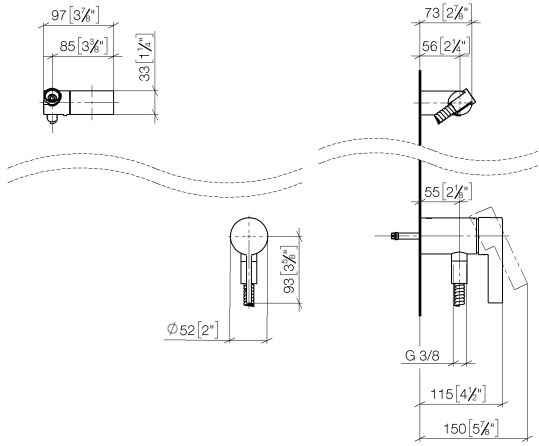

# Concealed single-lever mixer with integrated shower connection with hand shower set - Chrome

IMO

ST 050 204 8979

- metal shower hose 1750mm with integrated anti-twist protection
  - Hand shower: COMPACT RAIN, max. flow rate 10 l/min (at 3 bar)
  - spray head Ø 130 mm
- Intrinsic protection against back flow.**

**Concealed single-lever mixer with integrated shower connection with hand shower set - Chrome**

ST 050 204 8070  
mm [inches]

**Certificates**

Belgaqua\_21-025- WRAS\_2011027. LGA\_29928.  
27\_1.

ST 050 204 8979

Spare parts list

No.	Item Number	Name	Quantity used	Delivery time
1	28 060 970-00	Wall bracket swivel - Chrome	1	10
2	28 322 970-00	Metal shower hose 1/2" x 3/8" x 1750 mm - Chrome	1	2
3	36 050 970-00	Concealed single-lever mixer with integrated shower connection - Chrome	1	10

**Concealed single-lever mixer with integrated shower connection with hand shower set - Chrome**

IMO

ST 050 204 8979

- COMPACT RAIN, max. flow rate 15 l/min (at 3 bar)
- with anti-scale system
- spray head Ø 130 mm
- 1/2" connection