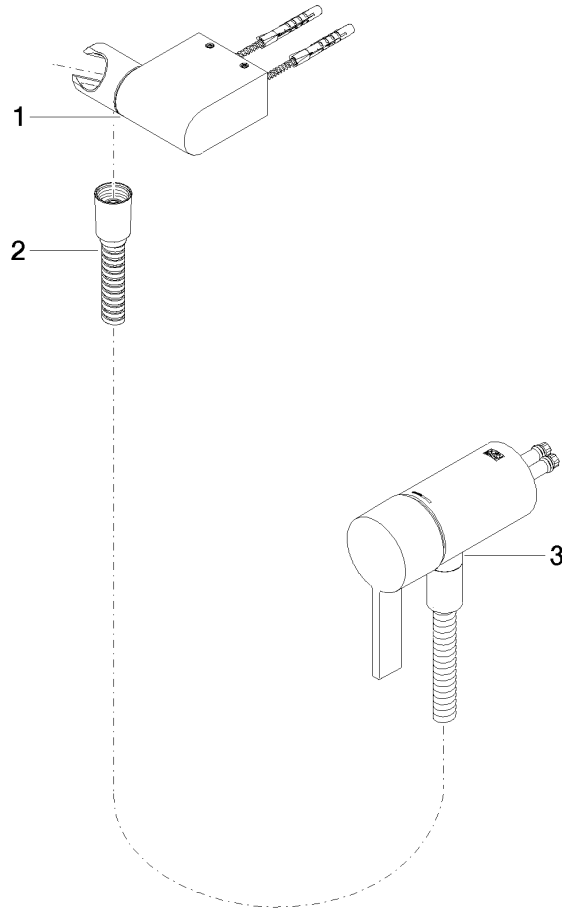

# Concealed single-lever mixer with integrated shower connection with hand shower set - Chrome

IMO

ST 050 204 8979

- metal shower hose 1750mm with integrated anti-twist protection
  - Hand shower: COMPACT RAIN, max. flow rate 10 l/min (at 3 bar)
  - spray head Ø 130 mm
- Intrinsic protection against back flow.**

**Concealed single-lever mixer with integrated shower connection with hand shower set - Chrome**

ST 050 204 8070  
mm [inches]

**Certificates**

Belgaqua\_21-025- WRAS\_2011027. LGA\_29928.  
27\_1.

ST 050 204 8979

Spare parts list

No.	Item Number	Name	Quantity used	Delivery time
1	28 060 970-00	Wall bracket swivel - Chrome	1	10
2	28 322 970-00	Metal shower hose 1/2" x 3/8" x 1750 mm - Chrome	1	2
3	36 050 970-00	Concealed single-lever mixer with integrated shower connection - Chrome	1	10

**Concealed single-lever mixer with integrated shower connection with hand shower set - Chrome**

IMO

ST 050 204 8979

- COMPACT RAIN, max. flow rate 15 l/min (at 3 bar)
- with anti-scale system
- spray head Ø 130 mm
- 1/2" connection