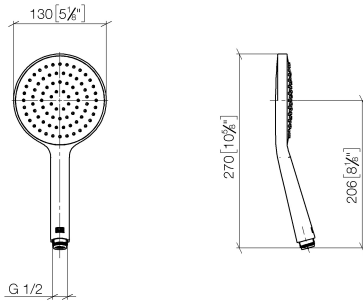

# Concealed single-lever mixer with integrated shower connection with hand shower set - Chrome

IMO

ST 050 204 8979

- metal shower hose 1750mm with integrated anti-twist protection
  - Hand shower: COMPACT RAIN, max. flow rate 10 l/min (at 3 bar)
  - spray head Ø 130 mm
- Intrinsic protection against back flow.**

**Concealed single-lever mixer with integrated shower connection with hand shower set - Chrome**

ST 050 204 8070  
mm [inches]

**Certificates**

Belgaqua\_21-025- WRAS\_2011027. LGA\_29928.  
27\_1.

ST 050 204 8979

---

IMO

ST 050 204 8979

Concealed single-lever mixer with integrated shower connection with hand shower set - Chrome

---

IMO

ST 050 204 8979

**Concealed single-lever mixer with integrated shower connection with hand shower set - Chrome**

ST 050 204 8070  
mm [inches]

**Flow rate chart**

**Certificates**

DVGW\_DW-  
6517DN0129.

LGA\_29983.

WRAS\_2009011.

ST 050 204 8979